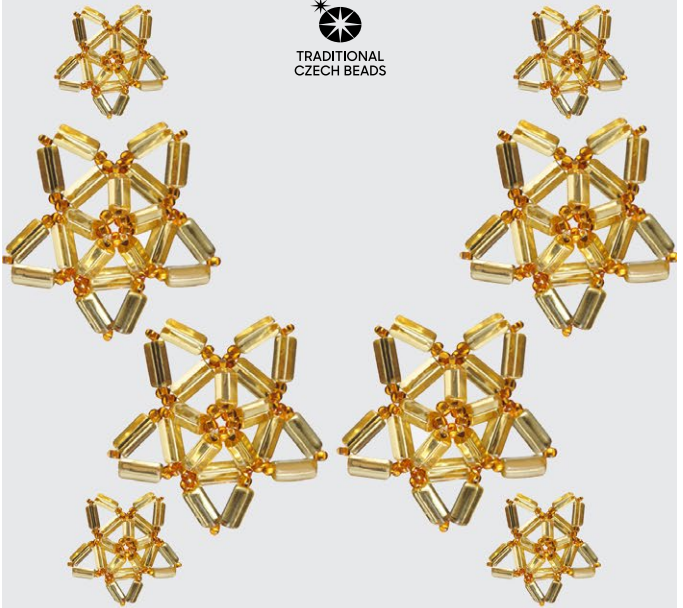

TRADITIONAL
CZECH BEADS

PRECIOSA

Triangles Q-Cut

PRECIOSA *Triangles* Q-Cut

In addition to the existing PRECIOSA Triangle Seed Bead, we now present the new PRECIOSA Triangle Q-Cut which is manufactured using new Quality Cut production technology. The quality cutting of the tubes guarantees that these seed beads have greater precision and shape and dimensional stability.

PRECIOSA *Triangles* Tw-TrH-Q-Cut

ART No.: 341 49 001

Size: 7 x 3.5 mm; approx. pcs/kg: 8290

Size: 10 x 5 mm; approx. pcs/kg: 4360

PRECIOSA *Triangles* Tw-RH-Q-Cut

ART No.: 341 40 001

Size: 7 x 3.5 mm; approx. pcs/kg: 9000

Size: 10 x 5 mm; approx. pcs/kg: 3820

PRECIOSA *Triangles* - TrH-Q-Cut

ART No.: 341 43 001

Size: 7 x 3.5 mm; approx. pcs/kg: 8010

Size: 10 x 5 mm; approx. pcs/kg: 3560

PRECIOSA *Triangles* - RH-Q-Cut

ART No.: 341 41 001

Size: 7 x 3.5 mm; approx. pcs/kg: 6720

Size: 10 x 5 mm; approx. pcs/kg: 3230

PRECIOSA Traditional Czech Beads

Preciosa-Ornela.com