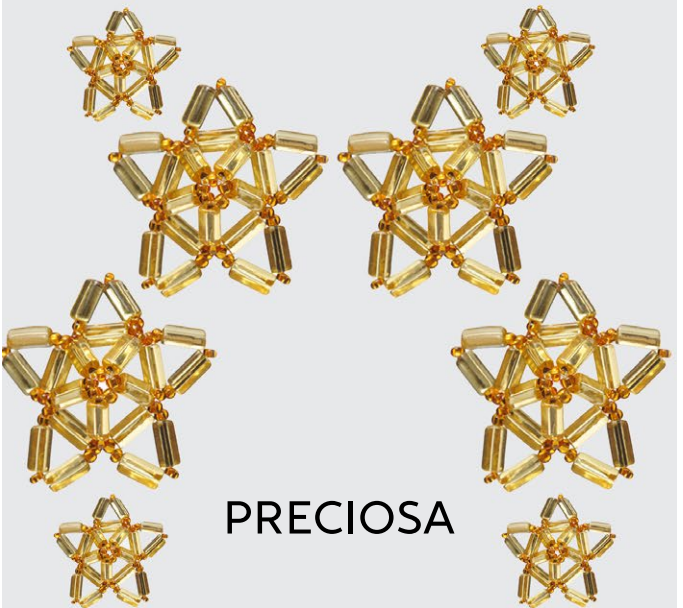

TRADITIONAL
CZECH BEADS

PRECIOSA

Triangles Q-Cut

PRECIOSA *Triangles* Q-Cut

In addition to the existing PRECIOSA Triangle Seed Bead, we now present the new PRECIOSA Triangle Q-Cut which is manufactured using new Quality Cut production technology. The quality cutting of the tubes guarantees that these seed beads have greater precision and shape and dimensional stability.

PRECIOSA *Triangles* Tw-TrH-Q-Cut

ART No.: 341 49 001

Size: 7 x 3.5 mm; approx. pcs/kg: 8290

Size: 10 x 5 mm; approx. pcs/kg: 4360

PRECIOSA *Triangles* Tw-RH-Q-Cut

ART No.: 341 40 001

Size: 7 x 3.5 mm; approx. pcs/kg: 9000

Size: 10 x 5 mm; approx. pcs/kg: 3820

PRECIOSA *Triangles* - TrH-Q-Cut

ART No.: 341 43 001

Size: 7 x 3.5 mm; approx. pcs/kg: 8010

Size: 10 x 5 mm; approx. pcs/kg: 3560

PRECIOSA *Triangles* - RH-Q-Cut

ART No.: 341 41 001

Size: 7 x 3.5 mm; approx. pcs/kg: 6720

Size: 10 x 5 mm; approx. pcs/kg: 3230

PRECIOSA Traditional Czech Beads

Preciosa-Ornela.com