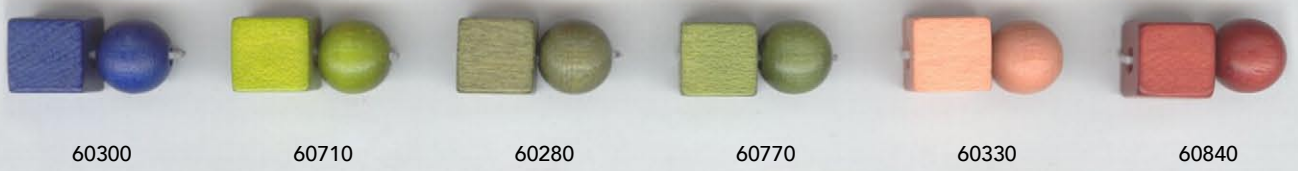

# Wooden Beads

ART No. 5110 1175 / ART No. 5110 1249

Traditional Czech Beads

Polished

Color

Lacquered