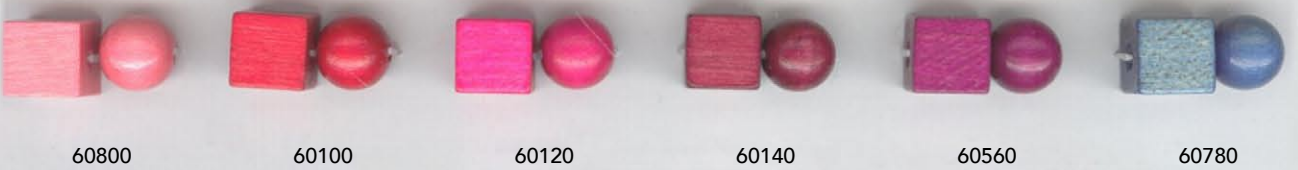

# Wooden Beads

ART No. 5110 1175 / ART No. 5110 1249

Traditional Czech Beads

Polished

Color

Lacquered