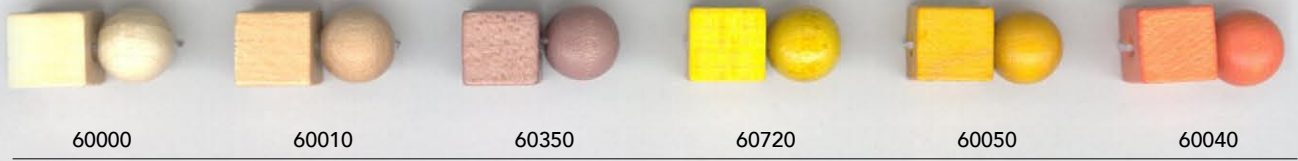

# Wooden Beads

ART No. 5110 1175 / ART No. 5110 1249

Traditional Czech Beads

Polished

Color

Lacquered