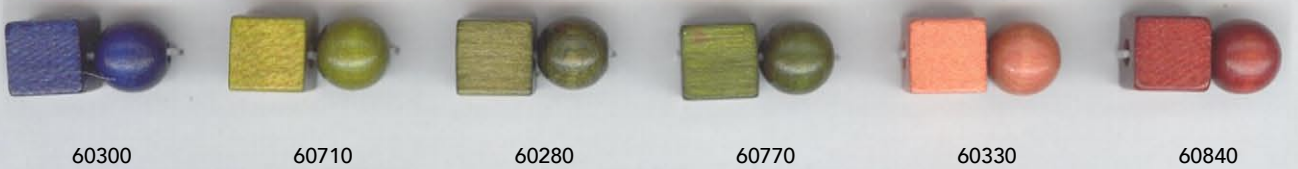

# Wooden Beads

ART No. 5110 1175 / ART No. 5110 1249

Traditional Czech Beads

Polished

Color

Lacquered