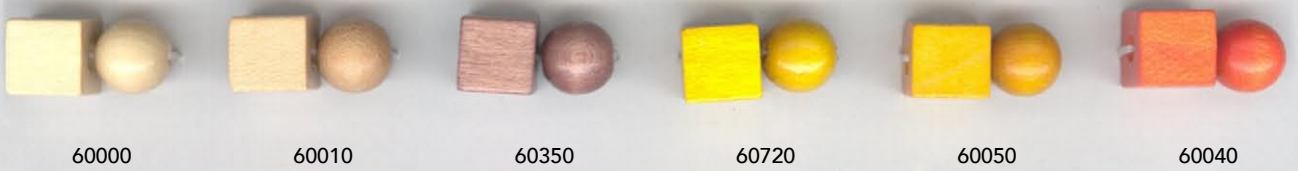

# Wooden Beads

ART No. 5110 1175 / ART No. 5110 1249

Traditional Czech Beads

Polished

Color

Lacquered